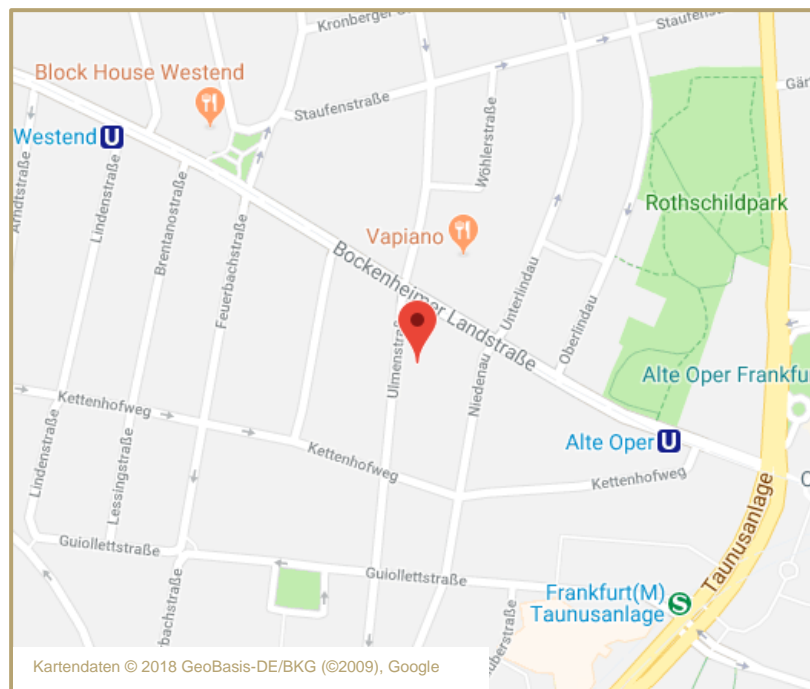

How to find us

Frankfurt am Main

IHRE WIRTSCHAFTSKANZLEI

Address

GÖRG

Partnerschaft von Rechtsanwälten mbb
Ulmenstraße 30
60325 Frankfurt am Main

By car

Via **A661** – Take the **A661** southbound. On **Autobahnkreuz 17-Offenbacher Kreuz** use one of the two right lanes to follow the road signs onto **A3** towards **Köln/Wiesbaden/F. Kreuz/F-Süd/Flughafen**. After 8,5 km on **Autobahnkreuz 50-Frankfurter Kreuz** use one of the two right-hand lanes to follow the signs onto **A5** towards **Hannover/Kassel/Dortmund**. After 7,7 km at **Autobahnkreuz 19-Westkreuz Frankfurt** use one of the two right lanes to follow the signs onto **A648** towards **Frankfurt-Stadtmitte**. Continue on **Theodor-Heuss-Allee/B44/B8**. After 1 km take the second lane from the left to **Ludwig-Erhard-Anlage/B8**. Use one of the two right lanes to turn half left onto **Ludwig-Erhard-Anlage/B44/B8**. After 700 m continue straight ahead onto **Senckenberganlage/B8**. Then turn right onto **Bockenheimer Landstraße** and after 900 m turn right onto **Ulmenstraße** – you will find **GÖRG** on the left hand side.

Via **B3** – Take Route **B3** west towards **Schöne Aussicht**. Continue to **Mainkai**. After 750 m continue to **Untermainkai**. After 160 m turn right onto **Neue Mainzer Straße**. Then turn left onto **Junghofstraße** and immediately right onto **Taunusanlage**. Turn left onto **Bockenheimer Landstraße**, after 400 m turn left again onto **Ulmenstraße** – after 75 m you will find **GÖRG** on the left.

Visitor parking and parking with e-charging station are available.

By public transport

Stop **Alte Oper**, from there it is a 400 m walk to **GÖRG**.
Subway lines **U6, U7**

Stop **Westend**, from there it is a 400 m walk to **GÖRG**.
Subway lines **U6, U7**

Stop **Frankfurt (M)Taunusanlage**, from there it is a 500 m walk to **GÖRG**.
Subway lines **S1, S2, S3, S4, S5, S6, S8, S9**